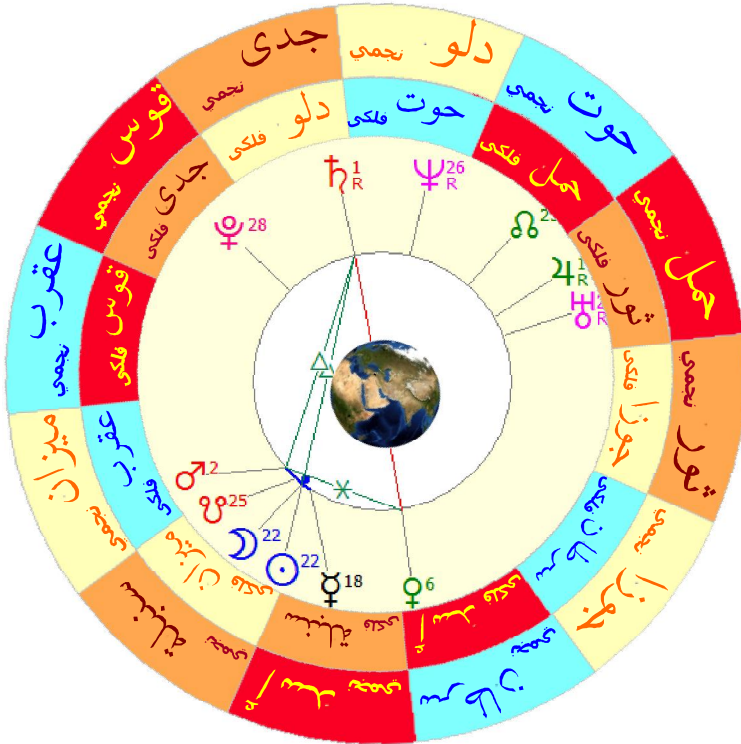

هیئت فلکی میانه کسوف ۳۰ ربیع الاول ۱۴۴۵

کسوف در ۲۲ درجه برج نجمی سنبله و برج فلکی میزان به عقده ذنب واقع می شود.